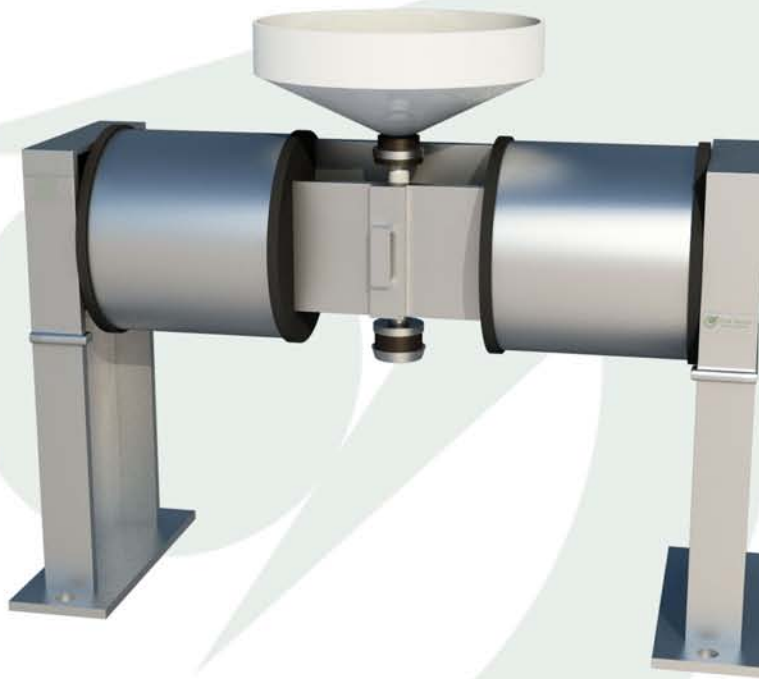

Decide with Confidence

STAR TRACE[®]
PRIVATE LIMITED

LABORATORY WET MAGNETIC SEPARATOR(MATRIX)

www.startraceld.com

Single Source

**Incorporated testing, design engineering, fabrication,
and services to confirm tailor-made total systems**

INTRODUCTION

Star Trace offers a range of products which are widely used across various laboratories and also hold diverse industrial applications.

These wide range of products are manufactured according to industrial quality and standards.

WET MAGNETIC SEPARATOR (MATRIX) STMSM – 2.1T

For effective separation of magnetically susceptible particles.

Provision exists for varying the field strength.

The canister assembly is provided with different type of matrix for efficient separation and effective cleaning.